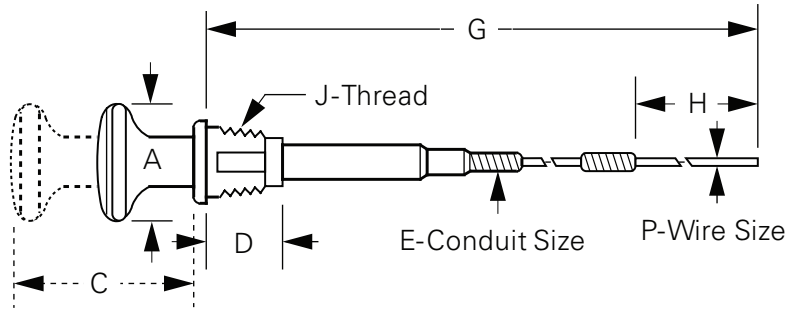

### Turn-To-Lock Controls (T-Locking)

**Catalog Number: 8370, 8371**

New positive action control for small to mid-size engine throttles, governors, chokes, fuel shut-offs and more.

Aluminum body assures rust free performance. Patented Acetal Locking bushing guarantees never before possible settings with one third operator effort. Replaces Muncie COCL Series and BPC R09 Series.

### Utility Light Load Controls (Dash)

**Catalog Numbers: 8375, 8376, 8377, 8378**

Universal light load Choke, Fuel-Shutoff, Throttle, Hood, Trunk and more! Controls are designed for most engine applications. Stainless steel innerwire resists corrosion and assures trouble free operation. Vinyl coated.

### Throttle Stop

**Catalog Number : 1548**

**SPECIFICATION CHART ON "PUSH-PULL" CONTROLS**

Description	Dash				T-Hood	T-Locking		PTO Control		Vernier	Deluxe PTO Control	
	8375	8376	8377	8378		8367	8370	8371	8372		8373	8374
Catalog Number	8375	8376	8377	8378	8367	8370	8371	8372	8373	8374	106370	106470
Length of "G"	84"	84"	84"	60"	180"	126"	186"	81"	165"	120"	192"	300"
Length of "H"	9-3/8"	9-3/8"	9-3/8"	7"	5"	6"	6"	3"	3"	4-1/2"	12"	12"
Knob Type	Round				T-Handle	T-Handle		Round		Round	Round	
Knob Size "A"	1.06"				2"	2"		2"		2"	2"	
Knob Color	Black				Chrome	Chrome		Black		Black	Red	
Knob Material	Plastic				Cast Zinc	Nylon		Plastic		Plastic	Plastic	
Knob Lettering	Choke	Throttle	None	None	None	Lock		None		None	None	
Knob Travel "C"	2-1/2"				2-1/2"	3"		3-1/2"		3-3/8"	4-1/2"	
Thread Size "J"	3/8"-24				3/8"-24"	7/16"-20		7/16"-20		3/4"-16	1/2"-20	
Thread Length "D"	1/2"				1/2"	3/4"		1-5/32"		2-1/2"	1-1/8"	
Conduit Size "E"	3/16"				3/16"	3/16"		1/4"		1/4"	3/8"	
Conduit Material & Style	Galvanized Steel				Steel Vinyl Cover	Galvanised Steel		Galvanised Steel		Galvanised Steel	Galvanised Steel	
	Vinyl	Vinyl	Vinyl	Vinyl		Vinyl Covered		Vinyl Covered		Vinyl Covered	Vinyl Covered	
Wire Size "P"	.054"				.054"	.054"		.088"		.0625"	.088"	